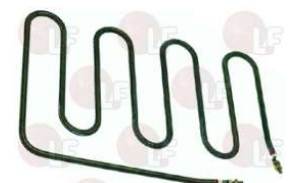

EMMEPI 905611

SILANOS 905611

SILANOS 905615